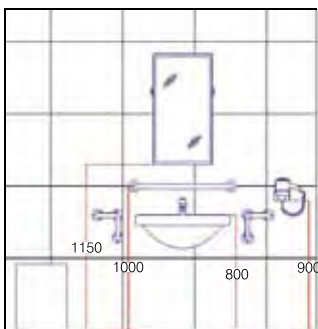

EDERLY HOME