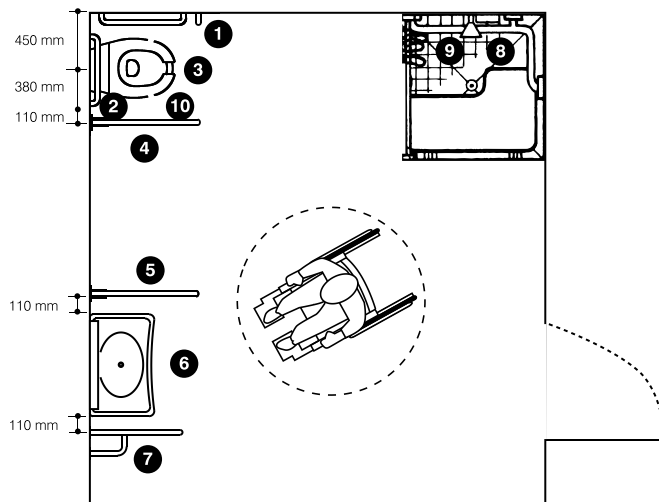

### ACCESSIBLE PUBLIC BATHROOM

- 1 Drop-down bar
- 2 Straight support bar
- 3 Straight support bar
- 4 Wall-mounted toilet
- 5 Seat elevator with lid
- 6 Support for tilting basin
- 7 Basin

- 1 Double bar with 90° angle
- 2 Front-opening toilet
- 3 Wall-to-floor bar
- 4 Toilet seat with lid
- 5 Drop-down bar
- 6 Basin
- 7 Bar with 3 anchoring points
- 8 Drop-down bar
- 9 Front-opening toilet
- 10 Straight support bar
- 11 Front-opening toilet
- 12 Wall-to-floor bar with 3 anchoring points
- 13 Drop-down bar
- 14 Basin
- 15 Bar with 3 anchoring points
- 16 Drop-down bar
- 17 Front-opening toilet
- 18 Straight support bar
- 19 Toilet seat with lid
- 20 Support bar with 130° angle
- 21 Drop-down bar
- 22 Basin
- 23 Bar with 3 anchoring points

## ACCESSIBLE DOMESTIC AND PUBLIC BATHROOM

- 1 Bar with 3 anchoring points
- 2 Basin
- 3 Tilting mirror
- 4 Drop-down bar
- 5 Straight support bar
- 6 Toilet seat with lid
- 7 Front-opening toilet
- 8 Straight support bar
- 9 Drop-down shower seat