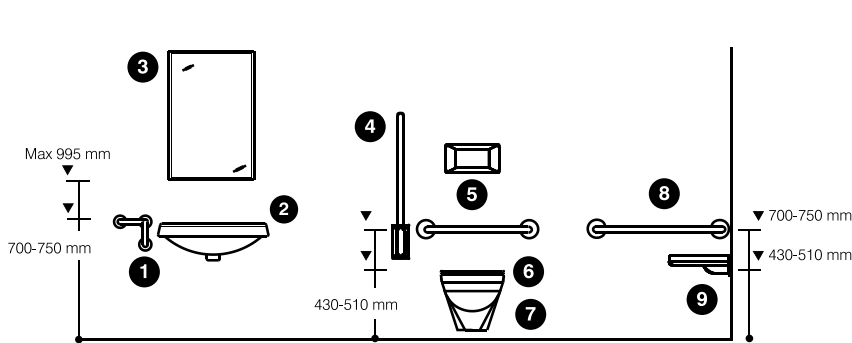

### ACCESSIBLE PUBLIC BATHROOM

- 1 Drop-down bar
- 2 Straight support bar
- 3 Straight support bar
- 4 Wall-mounted toilet
- 5 Seat elevator with lid
- 6 Support for tilting basin
- 7 Basin

- 1 Double bar with 90° angle
- 2 Front-opening toilet
- 3 Wall-to-floor bar
- 4 Toilet seat with lid
- 5 Drop-down bar
- 6 Basin
- 7 Bar with 3 anchoring points
- 8 Drop-down bar
- 9 Front-opening toilet
- 10 Straight support bar
- 11 Front-opening toilet
- 12 Wall-to-floor bar with 3 anchoring points
- 13 Drop-down bar
- 14 Basin
- 15 Bar with 3 anchoring points
- 16 Drop-down bar
- 17 Front-opening toilet
- 18 Straight support bar
- 19 Toilet seat with lid
- 20 Support bar with 130° angle
- 21 Drop-down bar
- 22 Basin
- 23 Bar with 3 anchoring points

## ACCESSIBLE DOMESTIC AND PUBLIC BATHROOM

- 1 Bar with 3 anchoring points
- 2 Basin
- 3 Tilting mirror
- 4 Drop-down bar
- 5 Straight support bar
- 6 Toilet seat with lid
- 7 Front-opening toilet
- 8 Straight support bar
- 9 Drop-down shower seat