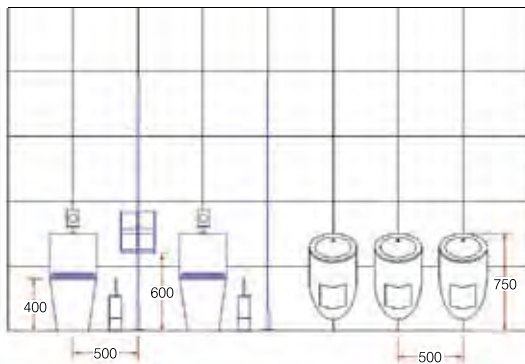

ANNEXES

installation examples

AIRPORT