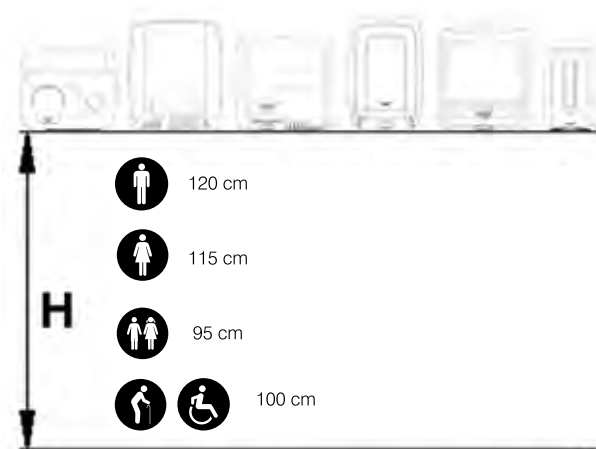

PRODUCT INSTALLATION RECOMMENDATIONS

Height for hand dryers