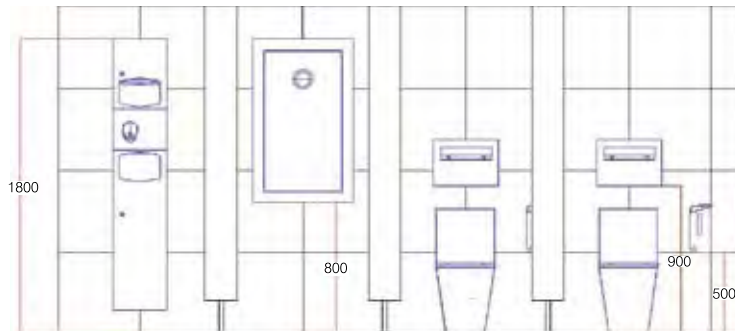

COFFEE SHOP